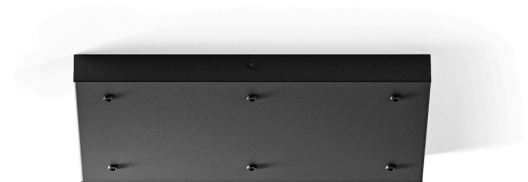

PANZERI

Canopies With Driver

220-240V AC ON-OFF

RR04202.0006.B01

Data sheet

CODE	RR04202.0006.B01
POWER SUPPLY	220-240V AC
FREQUENCY	50/60Hz
ELECTRICAL CONFIGURATION	ON-OFF
DRIVER	integrated included
WEIGHT	2,39 Kg
PACKING DIMENSIONS	32,0 x 62,0 x 7,0 cm

Canopy for power supply and suspension up to 6 24V DC constant voltage models maximum.

Technical drawing