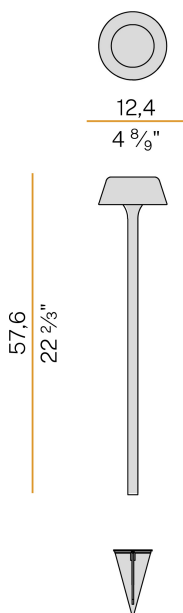

PANZERI

Firefly In The Sky

5V DC battery
PE07829.011.0514

 textured natural terracotta

Data sheet

CODE	PE07829.011.0514
SYSTEM POWER CONSUMPTION	2W
EFFICACY	67lm/W
LIGHT SOURCE	LED
LIGHT SOURCE LIFETIME	L80 (B10) 70.000h
COLOUR TEMPERATURE	2700K Ra>90
LIGHT DISTRIBUTION	diffused
POWER SUPPLY	5V DC
ELECTRICAL CONFIGURATION	battery
NOMINAL LUMINOUS FLUX	273lm
LUMEN OUTPUT	134lm
EFFICIENCY	49.1%
WEIGHT	0.91 Kg
PROTECTION DEGREE	IP65
COLOUR TOLLERANCES	SDCM 3
PACKING DIMENSIONS	14,0 x 63,0 x 12,5 cm

Floor lighting fixture for outdoor spaces, with direct light emission. Galvanized sheet metal peg for ground fixing in polyacrylic paint. Body in brass and aluminium in champagne, mat black, corten, bronze, textured olive green, textured soft white or textured natural terracotta polyacrylic paint. Removable head with magnetic fastening, in die-cast aluminium with polyacrylic paint. Silicone gaskets. Modelled acrylic diffuser with mat finish and serigraphy. Stainless steel screws. Push-button to adjust luminosity according to 5 levels of visual comfort. Battery status indicator integrated into the head. Equipped with Li-Po battery USB-C rechargeable, with up to 6 hours life at 100% of light emission and up to 24 hours life at 25%. Equipped with battery charger with USB-C connector and adapter plug.

Technical drawing

Polar diagram