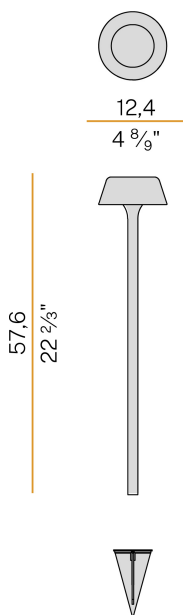

PANZERI

Firefly In The Sky

5V DC battery
PE07828.011.0514

 textured soft white

Data sheet

CODE	PE07828.011.0514
SYSTEM POWER CONSUMPTION	2W
EFFICACY	67lm/W
LIGHT SOURCE	LED
LIGHT SOURCE LIFETIME	L80 (B10) 70.000h
COLOUR TEMPERATURE	2700K Ra>90
LIGHT DISTRIBUTION	diffused
POWER SUPPLY	5V DC
ELECTRICAL CONFIGURATION	battery
NOMINAL LUMINOUS FLUX	273lm
LUMEN OUTPUT	134lm
EFFICIENCY	49.1%
WEIGHT	0.91 Kg
PROTECTION DEGREE	IP65
COLOUR TOLLERANCES	SDCM 3
PACKING DIMENSIONS	14,0 x 63,0 x 12,5 cm

Floor lighting fixture for outdoor spaces, with direct light emission. Galvanized sheet metal peg for ground fixing in polyacrylic paint. Body in brass and aluminium in champagne, mat black, corten, bronze, textured olive green, textured soft white or textured natural terracotta polyacrylic paint. Removable head with magnetic fastening, in die-cast aluminium with polyacrylic paint. Silicone gaskets. Modelled acrylic diffuser with mat finish and serigraphy. Stainless steel screws. Push-button to adjust luminosity according to 5 levels of visual comfort. Battery status indicator integrated into the head. Equipped with Li-Po battery USB-C rechargeable, with up to 6 hours life at 100% of light emission and up to 24 hours life at 25%. Equipped with battery charger with USB-C connector and adapter plug.

Technical drawing

Polar diagram