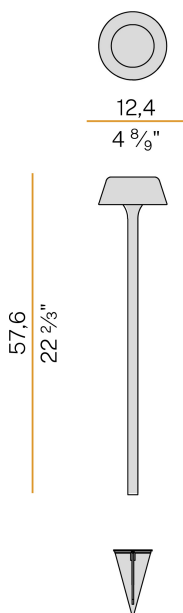

PANZERI

Firefly In The Sky

5V DC battery
PE07817.011.0514

 bronze

DIRECT
LIGHT

Data sheet

CODE	PE07817.011.0514
SYSTEM POWER CONSUMPTION	2W
EFFICACY	67lm/W
LIGHT SOURCE	LED
LIGHT SOURCE LIFETIME	L80 (B10) 70.000h
COLOUR TEMPERATURE	2700K Ra>90
LIGHT DISTRIBUTION	diffused
POWER SUPPLY	5V DC
ELECTRICAL CONFIGURATION	battery
NOMINAL LUMINOUS FLUX	273lm
LUMEN OUTPUT	134lm
EFFICIENCY	49.1%
WEIGHT	0.91 Kg
PROTECTION DEGREE	IP65
COLOUR TOLLERANCES	SDCM 3
PACKING DIMENSIONS	14,0 x 63,0 x 12,5 cm

Floor lighting fixture for outdoor spaces, with direct light emission. Galvanized sheet metal peg for ground fixing in polyacrylic paint. Body in brass and aluminium in champagne, mat black, corten, bronze, textured olive green, textured soft white or textured natural terracotta polyacrylic paint. Removable head with magnetic fastening, in die-cast aluminium with polyacrylic paint. Silicone gaskets. Modelled acrylic diffuser with mat finish and serigraphy. Stainless steel screws. Push-button to adjust luminosity according to 5 levels of visual comfort. Battery status indicator integrated into the head. Equipped with Li-Po battery USB-C rechargeable, with up to 6 hours life at 100% of light emission and up to 24 hours life at 25%. Equipped with battery charger with USB-C connector and adapter plug.

Technical drawing

Polar diagram

PANZERI

Firefly In The Sky

Accessories / charging

YRM07802.010

Multiple charging tray for up to 10 Firefly in the Sky models.