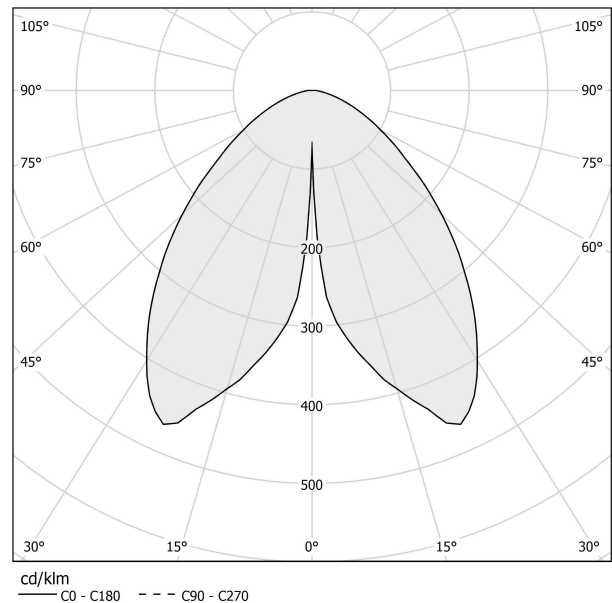

Polar diagram