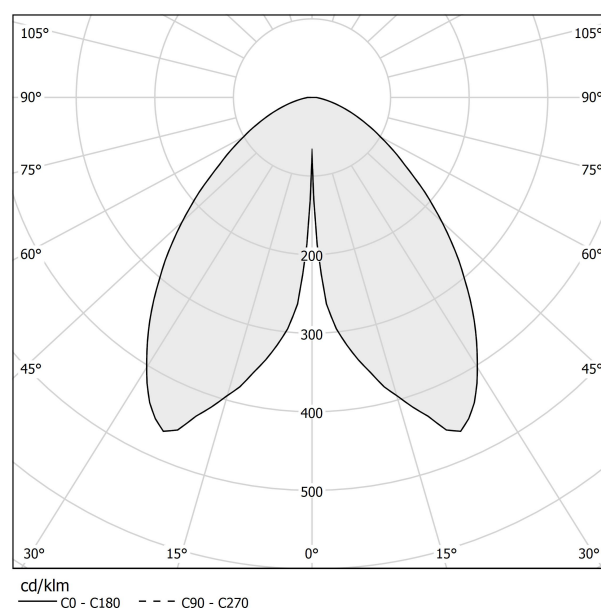

Polar diagram