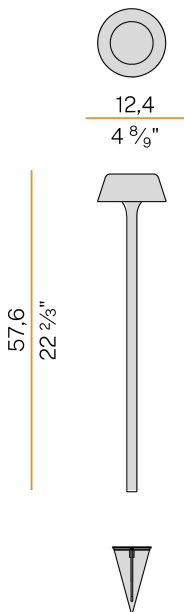

PANZERI

Firefly In The Sky

5V DC battery
PE07817.011.0514

Data sheet

CODE	PE07817.011.0514
SYSTEM POWER CONSUMPTION	2W
EFFICACY	67lm/W
LIGHT SOURCE	LED
LIGHT SOURCE LIFETIME	L80 (B10) 70.000h
COLOUR TEMPERATURE	2700K Ra>90
LIGHT DISTRIBUTION	diffused
POWER SUPPLY	5V DC
ELECTRICAL CONFIGURATION	battery
NOMINAL LUMINOUS FLUX	273lm
LUMEN OUTPUT	134lm
EFFICIENCY	49.1%
WEIGHT	0.91 Kg
PROTECTION DEGREE	IP65
COLOUR TOLLERANCES	SDCM 3
PACKING DIMENSIONS	14,0 x 63,0 x 12,5 cm

Floor lighting fixture for outdoor spaces, with direct light emission. Galvanized sheet metal peg for ground fixing in polyacrylic paint. Body in brass and aluminium in champagne, mat black, corten, bronze, textured olive green, textured soft white or textured natural terracotta polyacrylic paint. Removable head with magnetic fastening, in die-cast aluminium with polyacrylic paint. Silicone gaskets. Modelled acrylic diffuser with mat finish and serigraphy. Stainless steel screws. Push-button to adjust luminosity according to 5 levels of visual comfort. Battery status indicator integrated into the head. Equipped with Li-Po battery USB-C rechargeable, with up to 6 hours life at 100% of light emission and up to 24 hours life at 25%. Equipped with battery charger with USB-C connector and adapter plug.

Technical drawing

Polar diagram

PANZERI

Firefly In The Sky

Accessories / charging

YRM07802.010

Multiple charging tray for up to 10 Firefly in the Sky models.