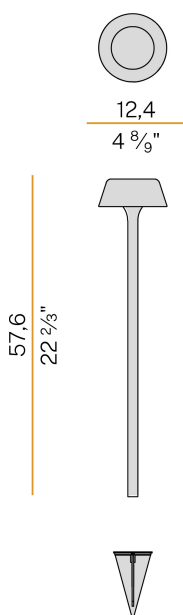

## Firefly In The Sky

5V DC battery  
PE07816.011.0514

 corten

DIRECT  
LIGHT

### Data sheet

CODE	PE07816.011.0514
SYSTEM POWER CONSUMPTION	2W
EFFICACY	67lm/W
LIGHT SOURCE	LED
LIGHT SOURCE LIFETIME	L80 (B10) 70.000h
COLOUR TEMPERATURE	2700K Ra>90
LIGHT DISTRIBUTION	diffused
POWER SUPPLY	5V DC
ELECTRICAL CONFIGURATION	battery
NOMINAL LUMINOUS FLUX	273lm
LUMEN OUTPUT	134lm
EFFICIENCY	49.1%
WEIGHT	0.91 Kg
PROTECTION DEGREE	IP65
COLOUR TOLLERANCES	SDCM 3
PACKING DIMENSIONS	14,0 x 63,0 x 12,5 cm

### Technical drawing

### Polar diagram