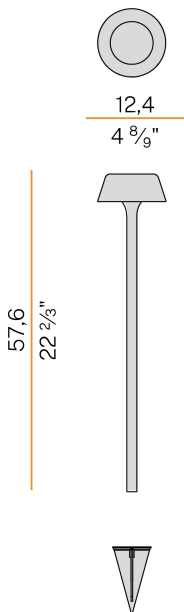

PANZERI

Firefly In The Sky

5V DC battery
PE07806.011.0514

● mat black

Data sheet

CODE	PE07806.011.0514
SYSTEM POWER CONSUMPTION	2W
EFFICACY	67lm/W
LIGHT SOURCE	LED
LIGHT SOURCE LIFETIME	L80 (B10) 70.000h
COLOUR TEMPERATURE	2700K Ra>90
LIGHT DISTRIBUTION	diffused
POWER SUPPLY	5V DC
ELECTRICAL CONFIGURATION	battery
NOMINAL LUMINOUS FLUX	273lm
LUMEN OUTPUT	134lm
EFFICIENCY	49.1%
WEIGHT	0.91 Kg
PROTECTION DEGREE	IP65
COLOUR TOLLERANCES	SDCM 3
PACKING DIMENSIONS	14,0 x 63,0 x 12,5 cm

Floor lighting fixture for outdoor spaces, with direct light emission. Galvanized sheet metal peg for ground fixing in polyacrylic paint. Body in brass and aluminium in champagne, mat black, corten, bronze, textured olive green, textured soft white or textured natural terracotta polyacrylic paint. Removable head with magnetic fastening, in die-cast aluminium with polyacrylic paint. Silicone gaskets. Modelled acrylic diffuser with mat finish and serigraphy. Stainless steel screws. Push-button to adjust luminosity according to 5 levels of visual comfort. Battery status indicator integrated into the head. Equipped with Li-Po battery USB-C rechargeable, with up to 6 hours life at 100% of light emission and up to 24 hours life at 25%. Equipped with battery charger with USB-C connector and adapter plug.

Technical drawing

Polar diagram

PANZERI

Firefly In The Sky

Accessories / charging

YRM07802.010

Multiple charging tray for up to 10 Firefly in the Sky models.