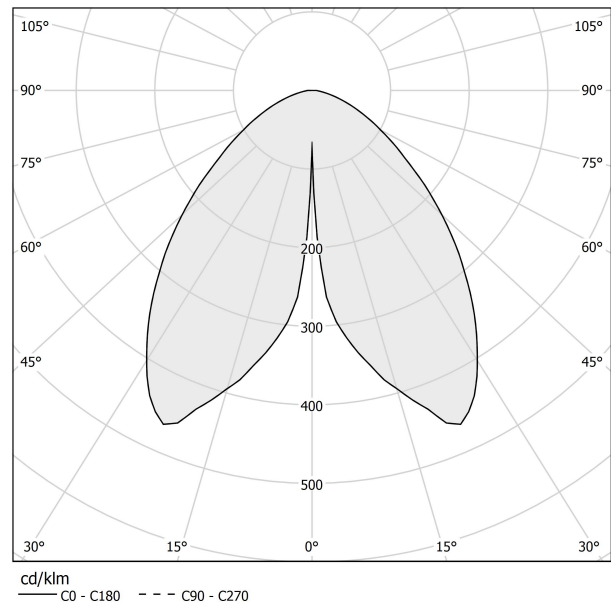

Polar diagram