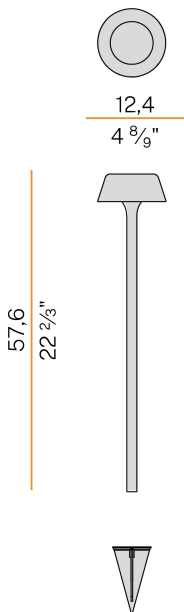

PANZERI

Firefly In The Sky

5V DC battery
PE07805.011.0514

 champagne

Data sheet

CODE	PE07805.011.0514
SYSTEM POWER CONSUMPTION	2W
EFFICACY	67lm/W
LIGHT SOURCE	LED
LIGHT SOURCE LIFETIME	L80 (B10) 70.000h
COLOUR TEMPERATURE	2700K Ra>90
LIGHT DISTRIBUTION	diffused
POWER SUPPLY	5V DC
ELECTRICAL CONFIGURATION	battery
NOMINAL LUMINOUS FLUX	273lm
LUMEN OUTPUT	134lm
EFFICIENCY	49.1%
WEIGHT	0.91 Kg
PROTECTION DEGREE	IP65
COLOUR TOLLERANCES	SDCM 3
PACKING DIMENSIONS	14,0 x 63,0 x 12,5 cm

Floor lighting fixture for outdoor spaces, with direct light emission. Galvanized sheet metal peg for ground fixing in polyacrylic paint. Body in brass and aluminium in champagne, mat black, corten, bronze, textured olive green, textured soft white or textured natural terracotta polyacrylic paint. Removable head with magnetic fastening, in die-cast aluminium with polyacrylic paint. Silicone gaskets. Modelled acrylic diffuser with mat finish and serigraphy. Stainless steel screws. Push-button to adjust luminosity according to 5 levels of visual comfort. Battery status indicator integrated into the head. Equipped with Li-Po battery USB-C rechargeable, with up to 6 hours life at 100% of light emission and up to 24 hours life at 25%. Equipped with battery charger with USB-C connector and adapter plug.

Technical drawing

Polar diagram

PANZERI

Firefly In The Sky

Accessories / charging

YRM07802.010

Multiple charging tray for up to 10 Firefly in the Sky models.