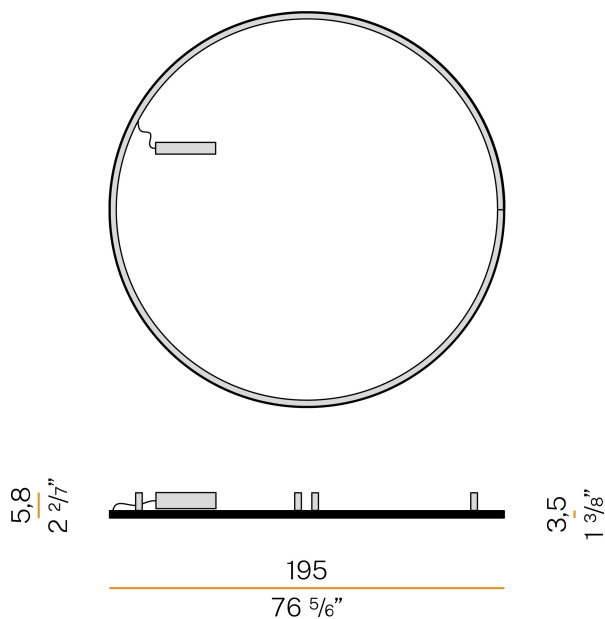

### Data sheet

CODE	P23201.360.0402
SYSTEM POWER CONSUMPTION	109W
EFFICACY	54.4lm/W
LIGHT SOURCE	LED
LIGHT SOURCE LIFETIME	L80 (B20) 80.000h
COLOUR TEMPERATURE	3000K Ra>90
LIGHT DISTRIBUTION	diffused
POWER SUPPLY	220-240V AC
FREQUENCY	50/60Hz
ELECTRICAL CONFIGURATION	dimmable (DALI/Push DIM)
DRIVER	integrated included
NOMINAL LUMINOUS FLUX	13680lm
LUMEN OUTPUT	5931lm
EFFICIENCY	43.4%
WEIGHT	5,83 Kg
PROTECTION DEGREE	IP40
COLOUR TOLLERANCES	SDCM 3
GLOW WIRE TEST PERFORMANCE	850°
PACKING DIMENSIONS	202,0 x 202,0 x 13,0 cm

### Technical drawing