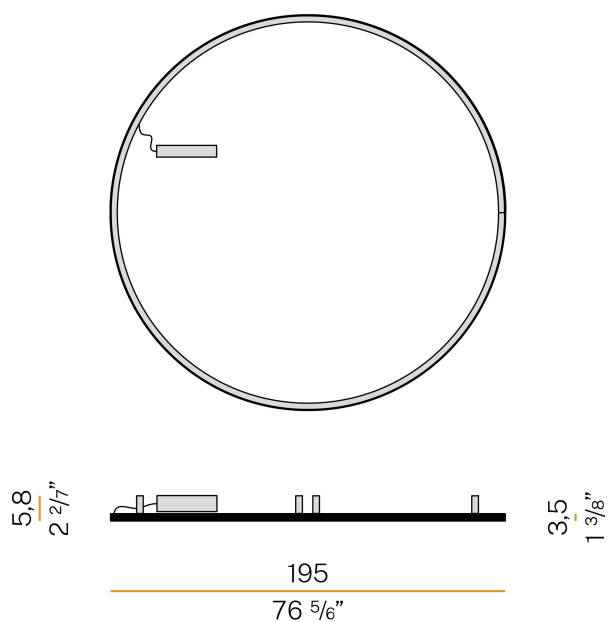

### Data sheet

CODE	P23201.360.0402
SYSTEM POWER CONSUMPTION	109W
EFFICACY	54.4lm/W
LIGHT SOURCE	LED
LIGHT SOURCE LIFETIME	L80 (B20) 80.000h
COLOUR TEMPERATURE	3000K Ra>90
LIGHT DISTRIBUTION	diffused
POWER SUPPLY	220-240V AC
FREQUENCY	50/60Hz
ELECTRICAL CONFIGURATION	dimmable (DALI/Push DIM)
DRIVER	integrated included
NOMINAL LUMINOUS FLUX	13680lm
LUMEN OUTPUT	5931lm
EFFICIENCY	43.4%
WEIGHT	5,83 Kg
PROTECTION DEGREE	IP40
COLOUR TOLLERANCES	SDCM 3
GLOW WIRE TEST PERFORMANCE	850°
PACKING DIMENSIONS	202,0 x 202,0 x 13,0 cm

### Technical drawing