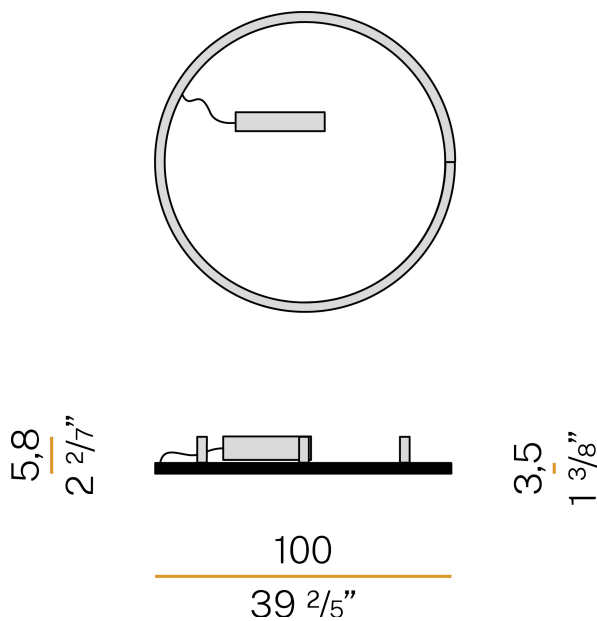

### Data sheet

CODE	P23102.360.0402
SYSTEM POWER CONSUMPTION	55W
EFFICACY	53.9lm/W
LIGHT SOURCE	LED
LIGHT SOURCE LIFETIME	L80 (B20) 80.000h
COLOUR TEMPERATURE	3000K Ra>90
LIGHT DISTRIBUTION	diffused
POWER SUPPLY	220-240V AC
FREQUENCY	50/60Hz
ELECTRICAL CONFIGURATION	dimmable (DALI/Push DIM)
DRIVER	integrated included
NOMINAL LUMINOUS FLUX	6840lm
LUMEN OUTPUT	2965lm
EFFICIENCY	43.3%
WEIGHT	3,29 Kg
PROTECTION DEGREE	IP40
COLOUR TOLLERANCES	SDCM 3
GLOW WIRE TEST PERFORMANCE	850°
PACKING DIMENSIONS	108,0 x 108,0 x 13,0 cm

### Technical drawing