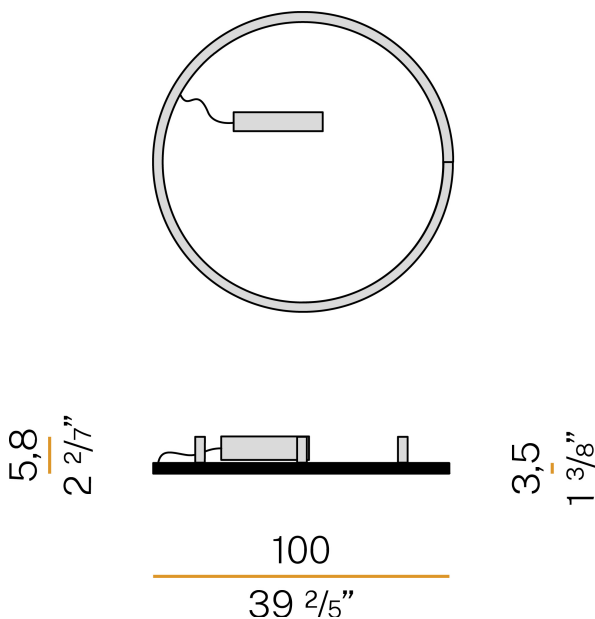

### Data sheet

CODE	P23101.360.0402
SYSTEM POWER CONSUMPTION	55W
EFFICACY	53.9lm/W
LIGHT SOURCE	LED
LIGHT SOURCE LIFETIME	L80 (B20) 80.000h
COLOUR TEMPERATURE	3000K Ra>90
LIGHT DISTRIBUTION	diffused
POWER SUPPLY	220-240V AC
FREQUENCY	50/60Hz
ELECTRICAL CONFIGURATION	dimmable (DALI/Push DIM)
DRIVER	integrated included
NOMINAL LUMINOUS FLUX	6840lm
LUMEN OUTPUT	2965lm
EFFICIENCY	43.3%
WEIGHT	3,29 Kg
PROTECTION DEGREE	IP40
COLOUR TOLLERANCES	SDCM 3
GLOW WIRE TEST PERFORMANCE	850°
PACKING DIMENSIONS	108,0 x 108,0 x 13,0 cm

### Technical drawing