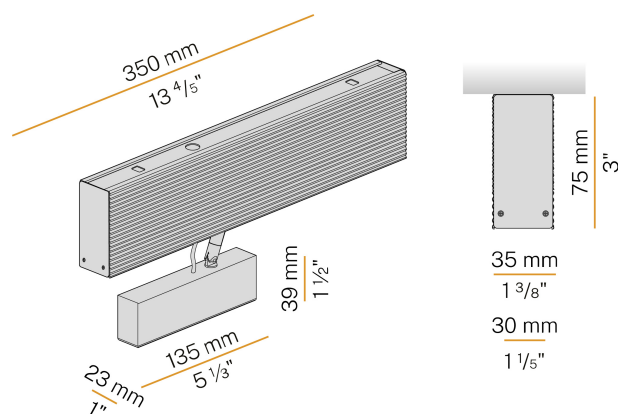

Technical drawing