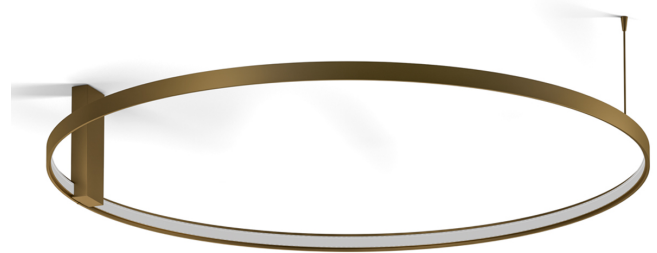

## Zero Round

220-240V AC dimmable (DALI/Push DIM)

P15317.100.0502

bronze

### Data sheet

CODE	P15317.100.0502
SYSTEM POWER CONSUMPTION	54W
EFFICACY	75.54lm/W
LIGHT SOURCE	LED
LIGHT SOURCE LIFETIME	L70 (B50) 60.000h
COLOUR TEMPERATURE	2700K Ra>90
LIGHT DISTRIBUTION	diffused
POWER SUPPLY	220-240V AC
FREQUENCY	50/60Hz
ELECTRICAL CONFIGURATION	dimmable (DALI/Push DIM)
DRIVER	integrated included
NOMINAL LUMINOUS FLUX	5670lm
LUMEN OUTPUT	4079lm
EFFICIENCY	71.9%
WEIGHT	2,06 Kg
PROTECTION DEGREE	IP20
COLOUR TOLLERANCES	SDCM 3
PACKING DIMENSIONS	107,0 x 107,0 x 11,0 cm

Ceiling or wall lighting fixture for interiors, with direct and indirect light emission.  
Pickled sheet metal ceiling or wall bracket in polyacrylic paint.  
Pickled sheet metal wall plate in polyacrylic paint.  
Bended extruded aluminium structure in white, black, bronze, mat brass or titanium polyacrylic paint.  
Extruded polycarbonate diffuser with opaline finish.