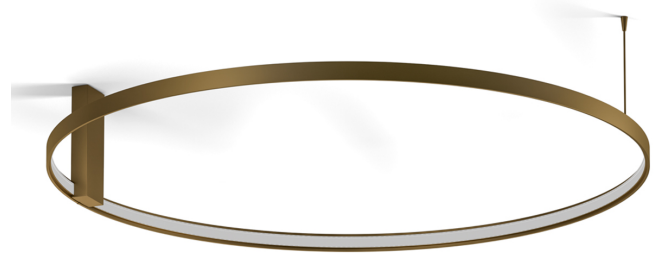

PANZERI

Zero Round

220-240V AC dimmable (DALI/Push DIM)

P15317.100.0402

bronze

Data sheet

CODE	P15317.100.0402
SYSTEM POWER CONSUMPTION	54W
EFFICACY	75.54lm/W
LIGHT SOURCE	LED
LIGHT SOURCE LIFETIME	L70 (B50) 60.000h
COLOUR TEMPERATURE	3000K Ra>90
LIGHT DISTRIBUTION	diffused
POWER SUPPLY	220-240V AC
FREQUENCY	50/60Hz
ELECTRICAL CONFIGURATION	dimmable (DALI/Push DIM)
DRIVER	integrated included
NOMINAL LUMINOUS FLUX	5670lm
LUMEN OUTPUT	4079lm
EFFICIENCY	71.9%
WEIGHT	2,06 Kg
PROTECTION DEGREE	IP20
COLOUR TOLLERANCES	SDCM 3
PACKING DIMENSIONS	107,0 x 107,0 x 11,0 cm

Ceiling or wall lighting fixture for interiors, with direct and indirect light emission.
Pickled sheet metal ceiling or wall bracket in polyacrylic paint.
Pickled sheet metal wall plate in polyacrylic paint.
Bended extruded aluminium structure in white, black, bronze, mat brass or titanium polyacrylic paint.
Extruded polycarbonate diffuser with opaline finish.