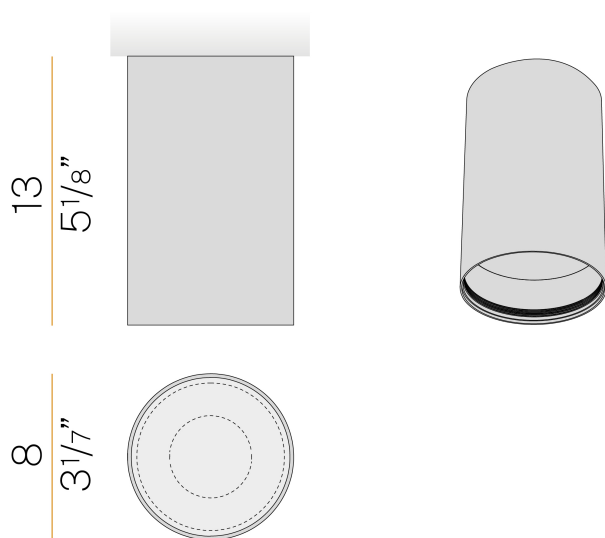

PANZERI

432 Ways

220-240V AC dimmable (phase cut)

P12729.008.0504

textured natural terracotta

Data sheet

CODE	P12729.008.0504
SYSTEM POWER CONSUMPTION	10,7W
EFFICACY	113,4lm/W
LIGHT SOURCE	LED
LIGHT SOURCE LIFETIME	L90 (B10) 50.000h
COLOUR TEMPERATURE	2700K Ra>90
LIGHT DISTRIBUTION	diffused
POWER SUPPLY	220-240V AC
FREQUENCY	50/60Hz
ELECTRICAL CONFIGURATION	dimmable (phase cut)
DRIVER	integrated included
NOMINAL LUMINOUS FLUX	1328lm
LUMEN OUTPUT	1134lm
EFFICIENCY	85,4%
WEIGHT	0,60 Kg
PROTECTION DEGREE	IP40
COLOUR TOLLERANCES	SDCM 3
PACKING DIMENSIONS	10,5 x 10,5 x 6,0 cm

Ceiling lighting fixture for interiors, with direct light emission. Extruded and milled aluminium structure, with polyacrylic paint finish in white, black, bronze, mat brass, textured olive green or textured natural terracotta. Lens holder not included, to be purchased separately.

Technical drawing