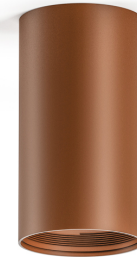

## 432 Ways

220-240V AC ON-OFF

P12729.006.0401

 textured natural terracotta

### Data sheet

CODE	P12729.006.0401
SYSTEM POWER CONSUMPTION	6,7W
EFFICACY	126.67lm/W
LIGHT SOURCE	LED
LIGHT SOURCE LIFETIME	L90 (B10) 50.000h
COLOUR TEMPERATURE	3000K Ra>90
LIGHT DISTRIBUTION	diffused
POWER SUPPLY	220-240V AC
FREQUENCY	50/60Hz
ELECTRICAL CONFIGURATION	ON-OFF
DRIVER	integrated included
NOMINAL LUMINOUS FLUX	878lm
LUMEN OUTPUT	760lm
EFFICIENCY	86.6%
WEIGHT	0,00 Kg
PROTECTION DEGREE	IP40
COLOUR TOLLERANCES	SDCM 3
PACKING DIMENSIONS	0,0 x 0,0 x 0,0 cm

Ceiling lighting fixture for interiors, with direct light emission.  
Extruded and milled aluminium structure, with polyacrylic paint finish in white, black, bronze, mat brass, textured olive green or textured natural terracotta.  
Lens holder not included, to be purchased separately.