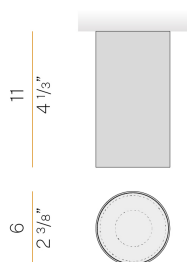

Technical drawing