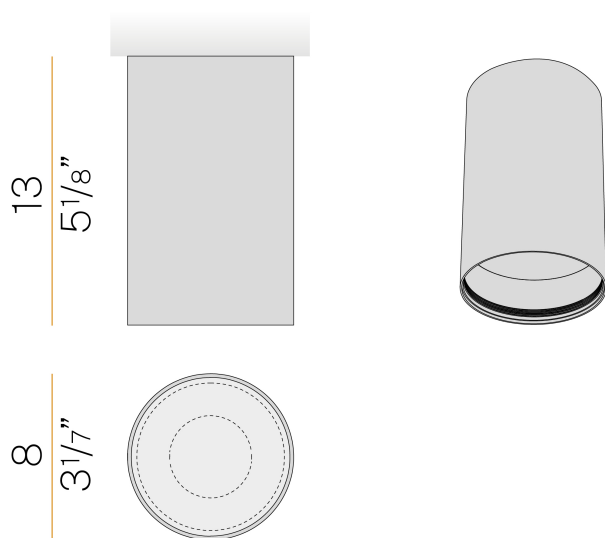

PANZERI

432 Ways

220-240V AC dimmable (phase cut)

P12727.008.0504

 textured olive green

DIRECT
LIGHT

Data sheet

CODE	P12727.008.0504
SYSTEM POWER CONSUMPTION	10,7W
EFFICACY	113.4lm/W
LIGHT SOURCE	LED
LIGHT SOURCE LIFETIME	L90 (B10) 50.000h
COLOUR TEMPERATURE	2700K Ra>90
LIGHT DISTRIBUTION	diffused
POWER SUPPLY	220-240V AC
FREQUENCY	50/60Hz
ELECTRICAL CONFIGURATION	dimmable (phase cut)
DRIVER	integrated included
NOMINAL LUMINOUS FLUX	1328lm
LUMEN OUTPUT	1134lm
EFFICIENCY	85.4%
WEIGHT	0,60 Kg
PROTECTION DEGREE	IP40
COLOUR TOLLERANCES	SDCM 3
PACKING DIMENSIONS	10,5 x 10,5 x 6,0 cm

Ceiling lighting fixture for interiors, with direct light emission. Extruded and milled aluminium structure, with polyacrylic paint finish in white, black, bronze, mat brass, textured olive green or textured natural terracotta. Lens holder not included, to be purchased separately.

Technical drawing

Polar diagram