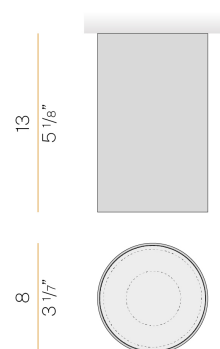

PANZERI

432 Ways

220-240V AC dimmable (phase cut)

P12727.008.0504

 textured olive green

Data sheet

CODE	P12727.008.0504
SYSTEM POWER CONSUMPTION	10,7W
EFFICACY	113,4lm/W
LIGHT SOURCE	LED
LIGHT SOURCE LIFETIME	L90 (B10) 50.000h
COLOUR TEMPERATURE	2700K Ra>90
LIGHT DISTRIBUTION	diffused
POWER SUPPLY	220-240V AC
FREQUENCY	50/60Hz
ELECTRICAL CONFIGURATION	dimmable (phase cut)
DRIVER	integrated included
NOMINAL LUMINOUS FLUX	1328lm
LUMEN OUTPUT	1134lm
EFFICIENCY	85,4%
WEIGHT	0,60 Kg
PROTECTION DEGREE	IP40
COLOUR TOLLERANCES	SDCM 3
PACKING DIMENSIONS	10,5 x 10,5 x 16,0 cm

Technical drawing

Polar diagram

Ceiling lighting fixture for interiors, with direct light emission.
Extruded and milled aluminium structure, with polyacrylic paint finish in white, black, bronze, mat brass, textured olive green or textured natural terracotta.
Lens holder not included, to be purchased separately.