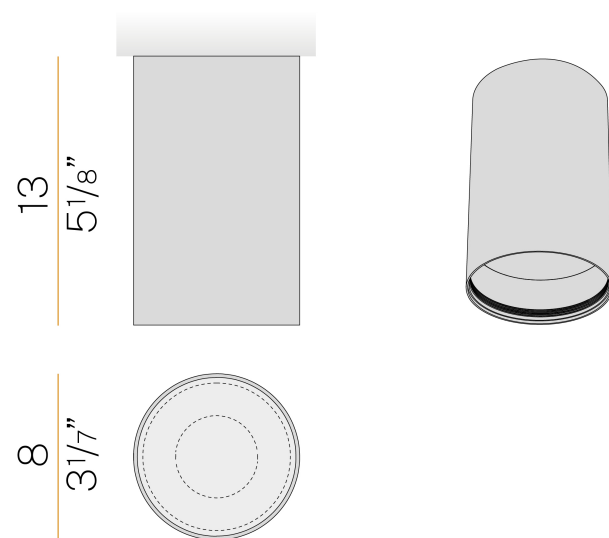

PANZERI

432 Ways

220-240V AC dimmable (phase cut)

P12727.008.0504

 textured olive green

Data sheet

CODE	P12727.008.0504
SYSTEM POWER CONSUMPTION	10,7W
EFFICACY	113,4lm/W
LIGHT SOURCE	LED
LIGHT SOURCE LIFETIME	L90 (B10) 50.000h
COLOUR TEMPERATURE	2700K Ra>90
LIGHT DISTRIBUTION	diffused
POWER SUPPLY	220-240V AC
FREQUENCY	50/60Hz
ELECTRICAL CONFIGURATION	dimmable (phase cut)
DRIVER	integrated included
NOMINAL LUMINOUS FLUX	1328lm
LUMEN OUTPUT	1134lm
EFFICIENCY	85,4%
WEIGHT	0,00 Kg
PROTECTION DEGREE	IP40
COLOUR TOLLERANCES	SDCM 3
PACKING DIMENSIONS	0,0 x 0,0 x 0,0 cm

Technical drawing

Ceiling lighting fixture for interiors, with direct light emission.
Extruded and milled aluminium structure, with polyacrylic paint finish in white, black, bronze, mat brass, textured olive green or textured natural terracotta.
Lens holder not included, to be purchased separately.