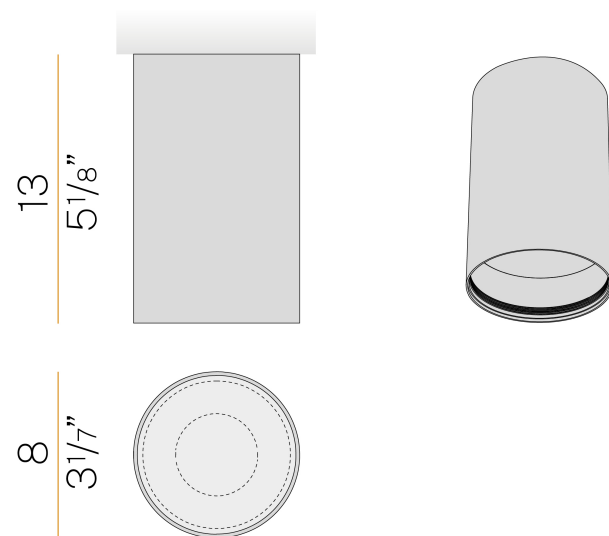

PANZERI

432 Ways

220-240V AC dimmable (DALI/Push DIM)

P12727.008.0402

 textured olive green

Data sheet

CODE	P12727.008.0402
SYSTEM POWER CONSUMPTION	10,7W
EFFICACY	116,9lm/W
LIGHT SOURCE	LED
LIGHT SOURCE LIFETIME	L90 (B10) 50.000h
COLOUR TEMPERATURE	3000K Ra>90
LIGHT DISTRIBUTION	diffused
POWER SUPPLY	220-240V AC
FREQUENCY	50/60Hz
ELECTRICAL CONFIGURATION	dimmable (DALI/Push DIM)
DRIVER	integrated included
NOMINAL LUMINOUS FLUX	1355lm
LUMEN OUTPUT	1169lm
EFFICIENCY	86,3%
WEIGHT	0,00 Kg
PROTECTION DEGREE	IP40
COLOUR TOLLERANCES	SDCM 3
PACKING DIMENSIONS	0,0 x 0,0 x 0,0 cm

Technical drawing

Ceiling lighting fixture for interiors, with direct light emission.
Extruded and milled aluminium structure, with polyacrylic paint finish in white, black, bronze, mat brass, textured olive green or textured natural terracotta.
Lens holder not included, to be purchased separately.