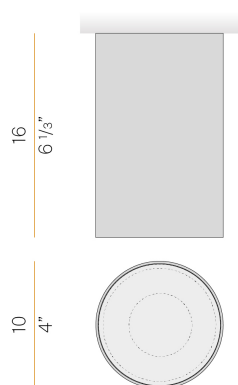

Technical drawing