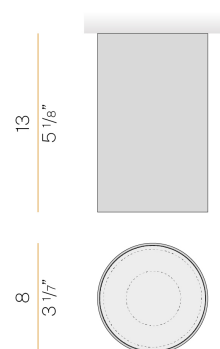

PANZERI

432 Ways

220-240V AC dimmable (phase cut)

P12719.008.0504

 matte brass

Data sheet

CODE	P12719.008.0504
SYSTEM POWER CONSUMPTION	10,7W
EFFICACY	113,4lm/W
LIGHT SOURCE	LED
LIGHT SOURCE LIFETIME	L90 (B10) 50.000h
COLOUR TEMPERATURE	2700K Ra>90
LIGHT DISTRIBUTION	diffused
POWER SUPPLY	220-240V AC
FREQUENCY	50/60Hz
ELECTRICAL CONFIGURATION	dimmable (phase cut)
DRIVER	integrated included
NOMINAL LUMINOUS FLUX	1328lm
LUMEN OUTPUT	1134lm
EFFICIENCY	85,4%
WEIGHT	0,60 Kg
PROTECTION DEGREE	IP40
COLOUR TOLLERANCES	SDCM 3
PACKING DIMENSIONS	10,5 x 10,5 x 16,0 cm

Technical drawing

Polar diagram

Ceiling lighting fixture for interiors, with direct light emission.
Extruded and milled aluminium structure, with polyacrylic paint finish in white, black, bronze, mat brass, textured olive green or textured natural terracotta.
Lens holder not included, to be purchased separately.