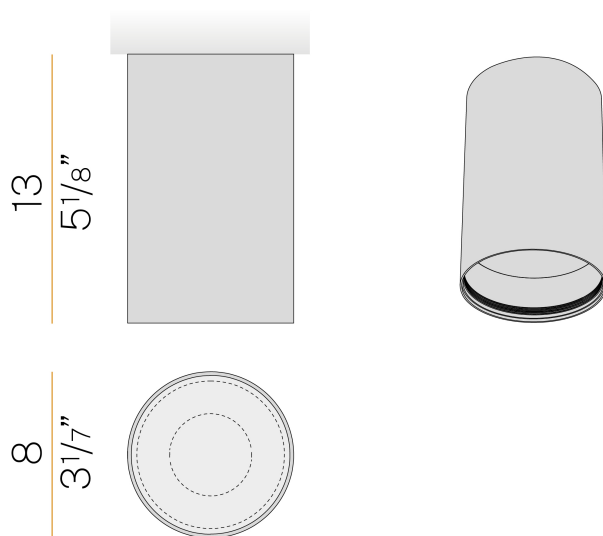

Technical drawing