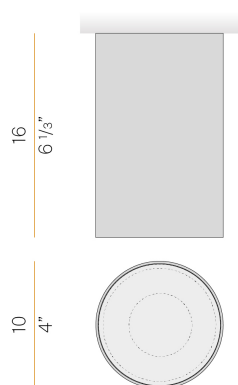

PANZERI

432 Ways

220-240V AC dimmable (phase cut)

P12705.010.0504

 champagne

Data sheet

CODE	P12705.010.0504
SYSTEM POWER CONSUMPTION	16,4W
EFFICACY	117,19lm/W
LIGHT SOURCE	LED
LIGHT SOURCE LIFETIME	L90 (B10) 50.000h
COLOUR TEMPERATURE	2700K Ra>90
LIGHT DISTRIBUTION	diffused
POWER SUPPLY	220-240V AC
FREQUENCY	50/60Hz
ELECTRICAL CONFIGURATION	dimmable (phase cut)
DRIVER	integrated included
NOMINAL LUMINOUS FLUX	2036lm
LUMEN OUTPUT	1875lm
EFFICIENCY	92,1%
WEIGHT	0,79 Kg
PROTECTION DEGREE	IP40
COLOUR TOLLERANCES	SDCM 3
PACKING DIMENSIONS	12,5 x 12,5 x 19,0 cm

Ceiling lighting fixture for interiors, with direct light emission.
Extruded aluminium structure, with polyacrylic paint finish in white, black, bronze, mat brass, textured olive green or textured natural terracotta.
Ceiling mounting bracket in bent sheet steel.

Technical drawing

Polar diagram