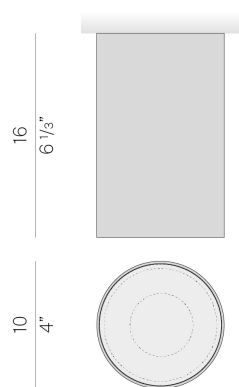

PANZERI

432 Ways

220-240V AC dimmable (DALI/Push DIM)

P12705.010.0502

 champagne

Data sheet

CODE	P12705.010.0502
SYSTEM POWER CONSUMPTION	16,4W
EFFICACY	117,19lm/W
LIGHT SOURCE	LED
LIGHT SOURCE LIFETIME	L90 (B10) 50.000h
COLOUR TEMPERATURE	2700K Ra>90
LIGHT DISTRIBUTION	diffused
POWER SUPPLY	220-240V AC
FREQUENCY	50/60Hz
ELECTRICAL CONFIGURATION	dimmable (DALI/Push DIM)
DRIVER	integrated included
NOMINAL LUMINOUS FLUX	2036lm
LUMEN OUTPUT	1875lm
EFFICIENCY	92,1%
WEIGHT	0,80 Kg
PROTECTION DEGREE	IP40
COLOUR TOLLERANCES	SDCM 3
PACKING DIMENSIONS	12,5 x 12,5 x 19,0 cm

Ceiling lighting fixture for interiors, with direct light emission.
Extruded and milled aluminium structure, with polyacrylic paint finish in white, black, bronze, mat brass, textured olive green or textured natural terracotta.
Lens holder not included, to be purchased separately.

Technical drawing

Polar diagram