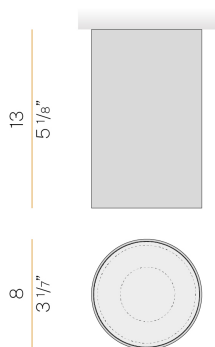

PANZERI

432 Ways

220-240V AC dimmable (DALI/Push DIM)

P12705.008.0502

 champagne

Data sheet

CODE	P12705.008.0502
SYSTEM POWER CONSUMPTION	10,7W
EFFICACY	113,4lm/W
LIGHT SOURCE	LED
LIGHT SOURCE LIFETIME	L90 (B10) 50.000h
COLOUR TEMPERATURE	2700K Ra>90
LIGHT DISTRIBUTION	diffused
POWER SUPPLY	220-240V AC
FREQUENCY	50/60Hz
ELECTRICAL CONFIGURATION	dimmable (DALI/Push DIM)
DRIVER	integrated included
NOMINAL LUMINOUS FLUX	1328lm
LUMEN OUTPUT	1134lm
EFFICIENCY	85,4%
WEIGHT	0,60 Kg
PROTECTION DEGREE	IP40
COLOUR TOLLERANCES	SDCM 3
PACKING DIMENSIONS	10,5 x 10,5 x 16,0 cm

Ceiling lighting fixture for interiors, with direct light emission.
Extruded and milled aluminium structure, with polyacrylic paint finish in white, black, bronze, mat brass, textured olive green or textured natural terracotta.
Lens holder not included, to be purchased separately.

Technical drawing

Polar diagram