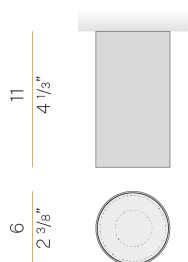

Technical drawing