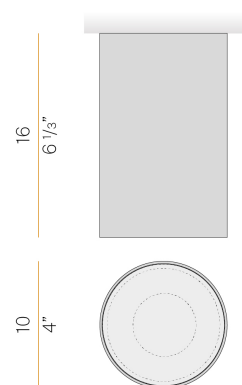

### Data sheet

CODE	P12702.010.0502
SYSTEM POWER CONSUMPTION	16,4W
EFFICACY	117,19lm/W
LIGHT SOURCE	LED
LIGHT SOURCE LIFETIME	L90 (B10) 50.000h
COLOUR TEMPERATURE	2700K Ra>90
LIGHT DISTRIBUTION	diffused
POWER SUPPLY	220-240V AC
FREQUENCY	50/60Hz
ELECTRICAL CONFIGURATION	dimmable (DALI/Push DIM)
DRIVER	integrated included
NOMINAL LUMINOUS FLUX	2036lm
LUMEN OUTPUT	1875lm
EFFICIENCY	92,1%
WEIGHT	0,80 Kg
PROTECTION DEGREE	IP40
COLOUR TOLLERANCES	SDCM 3
PACKING DIMENSIONS	12,5 x 12,5 x 19,0 cm

### Polar diagram

Ceiling lighting fixture for interiors, with direct light emission.  
Extruded and milled aluminium structure, with polyacrylic paint finish in white, black, bronze, mat brass, textured olive green or textured natural terracotta.  
Lens holder not included, to be purchased separately.