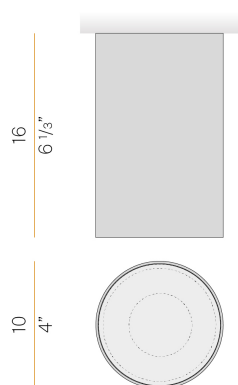

PANZERI

432 Ways

220-240V AC dimmable (DALI/Push DIM)

P12701.010.0502

white

Data sheet

CODE	P12701.010.0502
SYSTEM POWER CONSUMPTION	16,4W
EFFICACY	117,19lm/W
LIGHT SOURCE	LED
LIGHT SOURCE LIFETIME	L90 (B10) 50.000h
COLOUR TEMPERATURE	2700K Ra>90
LIGHT DISTRIBUTION	diffused
POWER SUPPLY	220-240V AC
FREQUENCY	50/60Hz
ELECTRICAL CONFIGURATION	dimmable (DALI/Push DIM)
DRIVER	integrated included
NOMINAL LUMINOUS FLUX	2036lm
LUMEN OUTPUT	1875lm
EFFICIENCY	92,1%
WEIGHT	0,80 Kg
PROTECTION DEGREE	IP40
COLOUR TOLLERANCES	SDCM 3
PACKING DIMENSIONS	12,5 x 12,5 x 19,0 cm

Ceiling lighting fixture for interiors, with direct light emission.
Extruded and milled aluminium structure, with polyacrylic paint finish in white, black, bronze, mat brass, textured olive green or textured natural terracotta.
Lens holder not included, to be purchased separately.

Technical drawing

Polar diagram