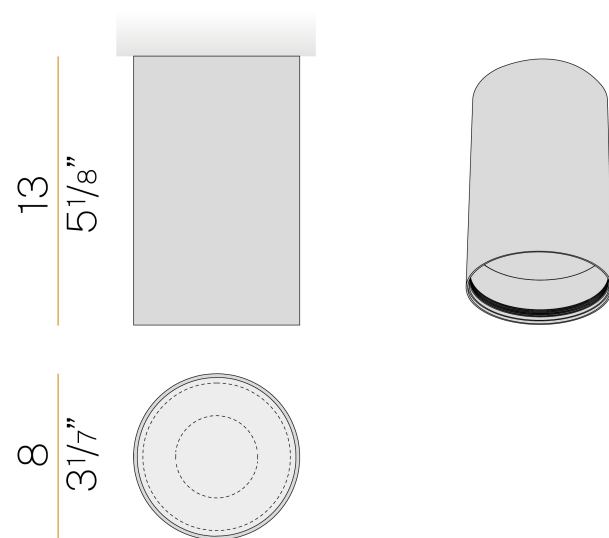

PANZERI

432 Ways

220-240V AC dimmable (phase cut)

P12701.008.0504

● white

Data sheet

CODE	P12701.008.0504
SYSTEM POWER CONSUMPTION	10,7W
EFFICACY	113,4lm/W
LIGHT SOURCE	LED
LIGHT SOURCE LIFETIME	L90 (B10) 50.000h
COLOUR TEMPERATURE	2700K Ra>90
LIGHT DISTRIBUTION	diffused
POWER SUPPLY	220-240V AC
FREQUENCY	50/60Hz
ELECTRICAL CONFIGURATION	dimmable (phase cut)
DRIVER	integrated included
NOMINAL LUMINOUS FLUX	1328lm
LUMEN OUTPUT	1134lm
EFFICIENCY	85,4%
WEIGHT	0,60 Kg
PROTECTION DEGREE	IP40
COLOUR TOLLERANCES	SDCM 3
PACKING DIMENSIONS	10,5 x 10,5 x 6,0 cm

Technical drawing