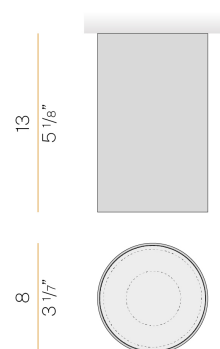

PANZERI

432 Ways

220-240V AC dimmable (phase cut)

P12701.008.0504

● white

Data sheet

CODE	P12701.008.0504
SYSTEM POWER CONSUMPTION	10,7W
EFFICACY	113,4lm/W
LIGHT SOURCE	LED
LIGHT SOURCE LIFETIME	L90 (B10) 50.000h
COLOUR TEMPERATURE	2700K Ra>90
LIGHT DISTRIBUTION	diffused
POWER SUPPLY	220-240V AC
FREQUENCY	50/60Hz
ELECTRICAL CONFIGURATION	dimmable (phase cut)
DRIVER	integrated included
NOMINAL LUMINOUS FLUX	1328lm
LUMEN OUTPUT	1134lm
EFFICIENCY	85,4%
WEIGHT	0,60 Kg
PROTECTION DEGREE	IP40
COLOUR TOLLERANCES	SDCM 3
PACKING DIMENSIONS	10,5 x 10,5 x 16,0 cm

Technical drawing

Polar diagram

Ceiling lighting fixture for interiors, with direct light emission.
Extruded and milled aluminium structure, with polyacrylic paint finish in white, black, bronze, mat brass, textured olive green or textured natural terracotta.
Lens holder not included, to be purchased separately.