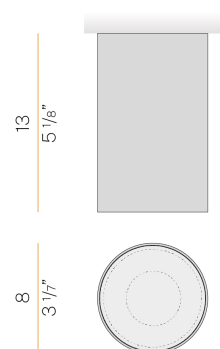

Technical drawing