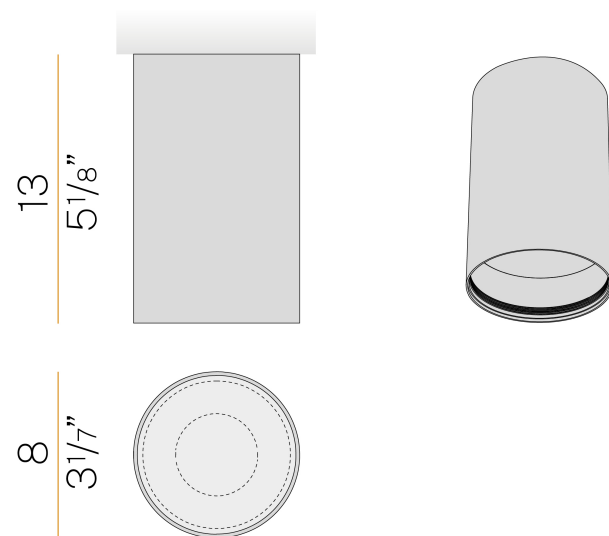

### Data sheet

CODE	P12701.008.0402
SYSTEM POWER CONSUMPTION	10,7W
EFFICACY	116,9lm/W
LIGHT SOURCE	LED
LIGHT SOURCE LIFETIME	L90 (B10) 50.000h
COLOUR TEMPERATURE	3000K Ra>90
LIGHT DISTRIBUTION	diffused
POWER SUPPLY	220-240V AC
FREQUENCY	50/60Hz
ELECTRICAL CONFIGURATION	dimmable (DALI/Push DIM)
DRIVER	integrated included
NOMINAL LUMINOUS FLUX	1355lm
LUMEN OUTPUT	1169lm
EFFICIENCY	86,3%
WEIGHT	0,00 Kg
PROTECTION DEGREE	IP40
COLOUR TOLLERANCES	SDCM 3
PACKING DIMENSIONS	0,0 x 0,0 x 0,0 cm

### Technical drawing

Ceiling lighting fixture for interiors, with direct light emission. Extruded and milled aluminium structure, with polyacrylic paint finish in white, black, bronze, mat brass, textured olive green or textured natural terracotta. Lens holder not included, to be purchased separately.