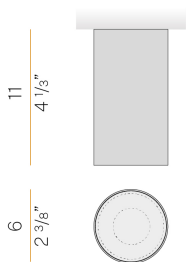

Technical drawing