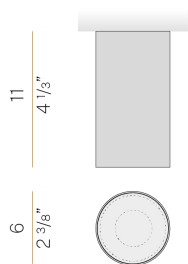

Technical drawing