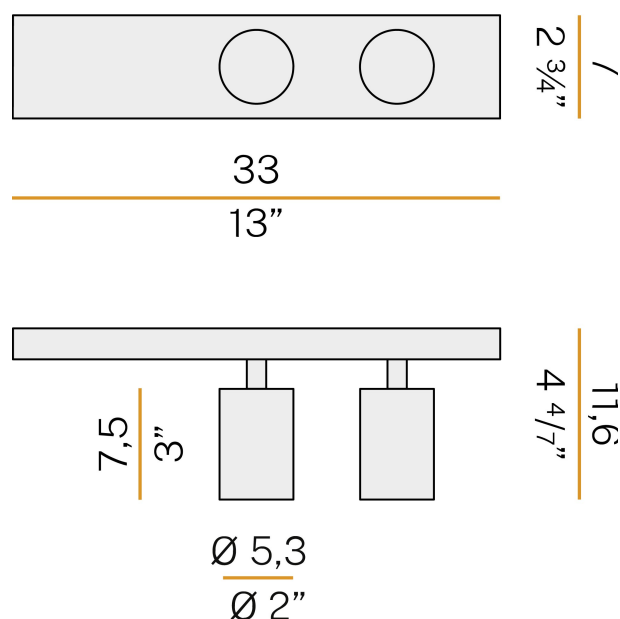

Technical drawing