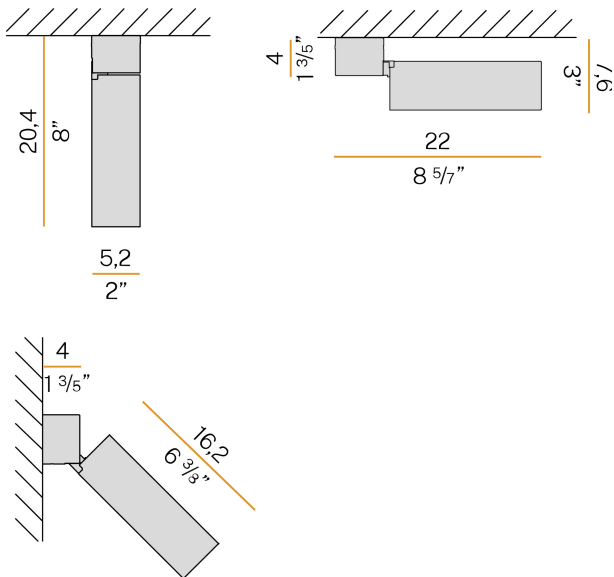

### Data sheet

CODE	P12001.020.2504
SYSTEM POWER CONSUMPTION	9W
EFFICACY	108lm/W
LIGHT SOURCE	LED
LIGHT SOURCE LIFETIME	L80 (B10) 50.000h
COLOUR TEMPERATURE	3000K Ra>90
LIGHT DISTRIBUTION	adjustable
BEAM ANGLE	24°
POWER SUPPLY	220-240V AC
FREQUENCY	50/60Hz
ELECTRICAL CONFIGURATION	dimmable (phase cut)
DRIVER	integrated included
NOMINAL LUMINOUS FLUX	1170lm
LUMEN OUTPUT	972lm
EFFICIENCY	83.1%
GLARE RATING	UGR < 11
WEIGHT	0.60 Kg
PROTECTION DEGREE	IP20
GLOW WIRE TEST PERFORMANCE	850°
PACKING DIMENSIONS	12,0 x 29,5 x 11,0 cm

### Technical drawing