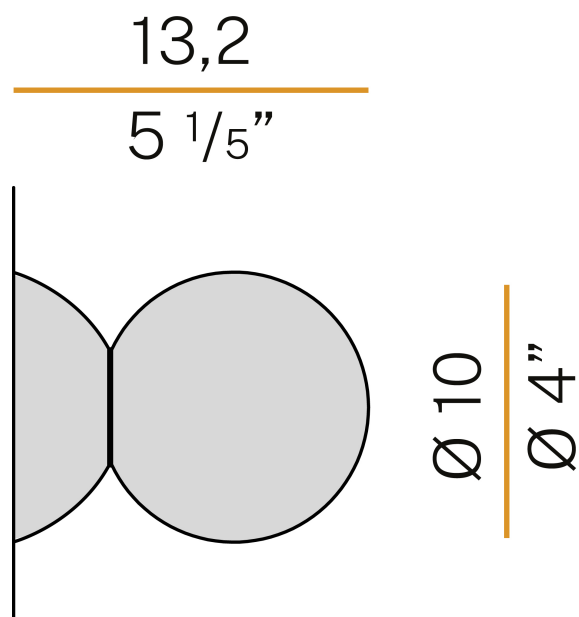

PANZERI

Murané

220-240V AC ON-OFF
P11505.010.0501

 champagne

Data sheet

CODE	P11505.010.0501
SYSTEM POWER CONSUMPTION	4W
EFFICACY	41.75lm/W
LIGHT SOURCE	LED
COLOUR TEMPERATURE	2700K Ra>90
LIGHT DISTRIBUTION	diffused
POWER SUPPLY	220-240V AC
FREQUENCY	50/60Hz
ELECTRICAL CONFIGURATION	ON-OFF
DRIVER	integrated included
LUMEN OUTPUT	167lm
WEIGHT	0,42 Kg
PROTECTION DEGREE	IP20
COLOUR TOLLERANCES	SDCM 3
PACKING DIMENSIONS	12,0 x 24,0 x 13,0 cm

Technical drawing

Application

Polar diagram