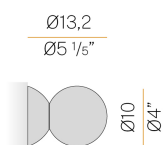

PANZERI

Murané

220-240V AC ON-OFF

P11505.010.0501

 champagne

DIRECT
LIGHT

Data sheet

CODE	P11505.010.0501
SYSTEM POWER CONSUMPTION	4W
EFFICACY	41.75lm/W
LIGHT SOURCE	LED
COLOUR TEMPERATURE	2700K Ra>90
LIGHT DISTRIBUTION	diffused
POWER SUPPLY	220-240V AC
FREQUENCY	50/60Hz
ELECTRICAL CONFIGURATION	ON-OFF
DRIVER	integrated included
LUMEN OUTPUT	167lm
WEIGHT	0,42 Kg
PROTECTION DEGREE	IP20
COLOUR TOLLERANCES	SDCM 3
PACKING DIMENSIONS	12,0 x 24,0 x 13,0 cm

Technical drawing

Application

Polar diagram