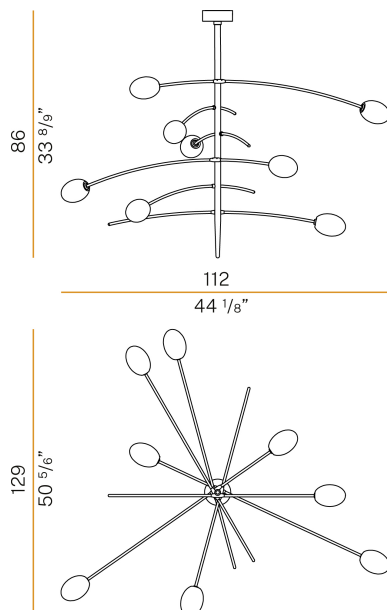

## Roris

220-240V AC  
P11219.008.0500

 mat brass

### Data sheet

CODE	P11219.008.0500
SYSTEM POWER CONSUMPTION	24W
EFFICACY	53lm/W
LIGHT SOURCE	LED retrofit / halogen
LIGHT SOURCE KIT	* included
COLOUR TEMPERATURE	2700K Ra>80
LIGHT DISTRIBUTION	diffused
POWER SUPPLY	220-240V AC
FREQUENCY	50/60Hz
NOMINAL LUMINOUS FLUX	2000lm
LUMEN OUTPUT	1272lm
EFFICIENCY	63.6%
WEIGHT	2,71 Kg
PROTECTION DEGREE	IP20
COLOUR TOLLERANCES	SDCM <6
PACKING DIMENSIONS	100,0 x 100,0 x 92,0 cm

### Technical drawing

### Polar diagram