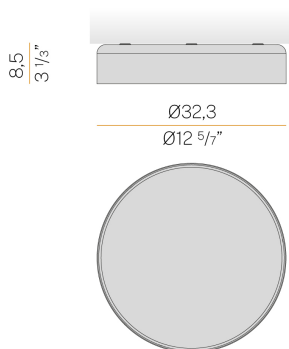

Technical drawing