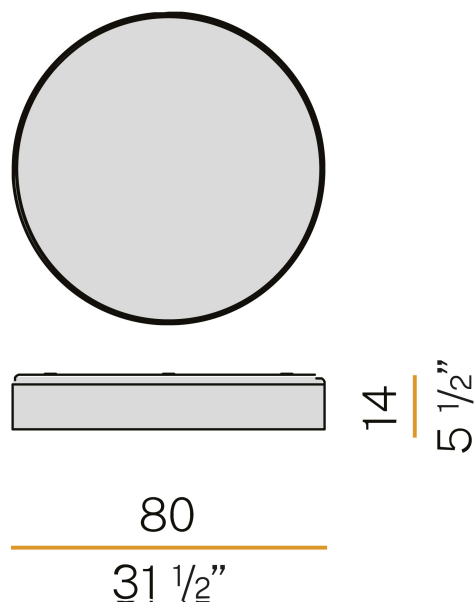

PANZERI

Ginevra

220-240V AC tunable white
P09280.080.9017

 black/gold

DIRECT
LIGHT

Data sheet

CODE	P09280.080.9017
SYSTEM POWER CONSUMPTION	69W
EFFICACY	94.46lm/W
LIGHT SOURCE	LED
LIGHT SOURCE LIFETIME	L80 (B20) 80.000h
COLOUR TEMPERATURE	2700-6500K Ra>90
LIGHT DISTRIBUTION	diffused
POWER SUPPLY	220-240V AC
FREQUENCY	50/60Hz
ELECTRICAL CONFIGURATION	tunable white
DRIVER	integrated included
NOMINAL LUMINOUS FLUX	7190lm min. / 9444lm max
LUMEN OUTPUT	6518lm min. / 7190lm max
EFFICIENCY	90.7%
GLARE RATING	UGR < 19
WEIGHT	10,07 Kg
PROTECTION DEGREE	IP20
COLOUR TOLLERANCES	SDCM 3
PACKING DIMENSIONS	18,0 x 90,0 x 90,0 cm

Ceiling or wall lighting fixture for interiors, with direct light emission.
Turned aluminium structure in mat black and gold or white and gold polyacrylic paint.
Pickled sheet metal wiring support plate in polyacrylic paint.
Moulded polycarbonate micro-prismatic diffuser.

Technical drawing

Application

Polar diagram