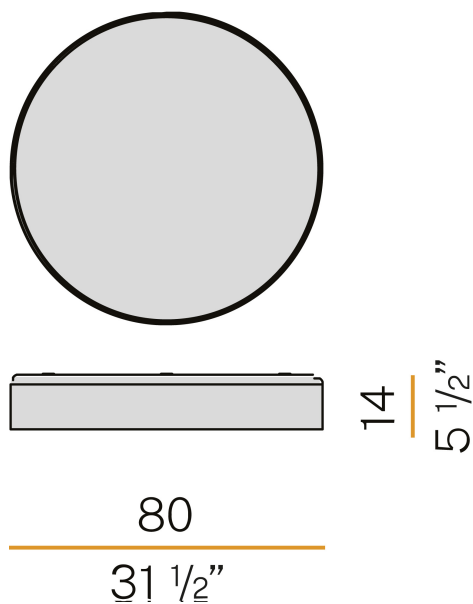

PANZERI

Ginevra

220-240V AC dimmable (DALI/Push DIM)

P09280.080.0402

 black/gold

DIRECT
LIGHT

Data sheet

CODE	P09280.080.0402
SYSTEM POWER CONSUMPTION	71W
EFFICACY	94.97lm/W
LIGHT SOURCE	LED
LIGHT SOURCE LIFETIME	L80 (B20) 80.000h
COLOUR TEMPERATURE	3000K Ra>90
LIGHT DISTRIBUTION	diffused
POWER SUPPLY	220-240V AC
FREQUENCY	50/60Hz
ELECTRICAL CONFIGURATION	dimmable (DALI/Push DIM)
DRIVER	integrated included
NOMINAL LUMINOUS FLUX	8857lm
LUMEN OUTPUT	6743lm
EFFICIENCY	76.1%
GLARE RATING	UGR < 19
WEIGHT	10,07 Kg
PROTECTION DEGREE	IP20
COLOUR TOLLERANCES	SDCM <3
PACKING DIMENSIONS	18,0 x 90,0 x 90,0 cm

Ceiling or wall lighting fixture for interiors, with direct light emission.
Turned aluminium structure in mat black and gold or white and gold polyacrylic paint.
Pickled sheet metal wiring support plate in polyacrylic paint.
Moulded polycarbonate micro-prismatic diffuser.

Technical drawing

Application

Polar diagram