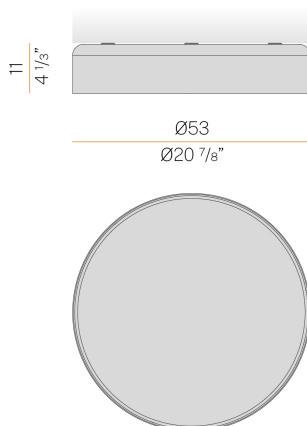

PANZERI

Ginevra

220-240V AC tunable white
P09280.050.9017

 black/gold

DIRECT
LIGHT

Data sheet

CODE	P09280.050.9017
SYSTEM POWER CONSUMPTION	30W
EFFICACY	59.8lm/W
LIGHT SOURCE	LED
LIGHT SOURCE LIFETIME	L80 (B20) 80.000h
COLOUR TEMPERATURE	2700-6500K Ra>90
LIGHT DISTRIBUTION	diffused
POWER SUPPLY	220-240V AC
FREQUENCY	50/60Hz
ELECTRICAL CONFIGURATION	tunable white
DRIVER	integrated included
NOMINAL LUMINOUS FLUX	2963lm min. / 3380lm max
LUMEN OUTPUT	1794lm min. / 2046lm max
EFFICIENCY	60.5%
GLARE RATING	UGR < 19
WEIGHT	5,22 Kg
PROTECTION DEGREE	IP20
COLOUR TOLLERANCES	SDCM 3
PACKING DIMENSIONS	58,0 x 58,0 x 14,0 cm

Ceiling or wall lighting fixture for interiors, with direct light emission.
Turned aluminium structure in mat black and gold or white and gold polyacrylic paint.
Pickled sheet metal wiring support plate in polyacrylic paint.
Moulded polycarbonate micro-prismatic diffuser.

Technical drawing

Application

Polar diagram