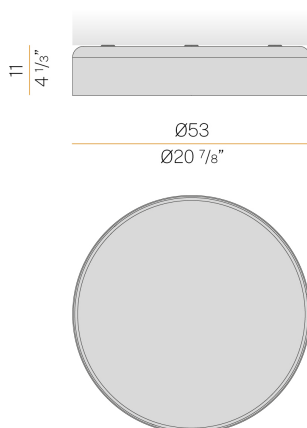

### Data sheet

CODE	P09280.050.0402
SYSTEM POWER CONSUMPTION	25W
EFFICACY	75.08lm/W
LIGHT SOURCE	LED
LIGHT SOURCE LIFETIME	L80 (B20) 80.000h
COLOUR TEMPERATURE	3000K Ra>90
LIGHT DISTRIBUTION	diffused
POWER SUPPLY	220-240V AC
FREQUENCY	50/60Hz
ELECTRICAL CONFIGURATION	dimmable (DALI/Push DIM)
DRIVER	integrated included
NOMINAL LUMINOUS FLUX	3100lm
LUMEN OUTPUT	1877lm
EFFICIENCY	60.5%
GLARE RATING	UGR < 19
WEIGHT	5,22 Kg
PROTECTION DEGREE	IP20
COLOUR TOLLERANCES	SDCM <3
PACKING DIMENSIONS	58,0 x 58,0 x 14,0 cm

### Technical drawing