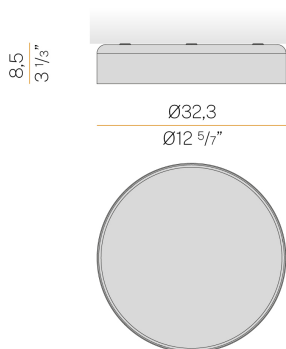

Technical drawing