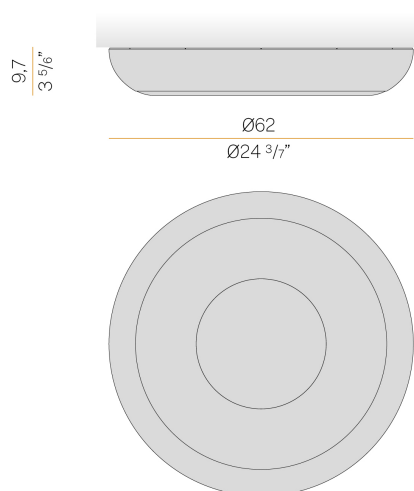

PANZERI

Superbold

220-240V AC dimmable (phase cut)

P08829.060.0404

textured natural terracotta

Data sheet

CODE	P08829.060.0404
SYSTEM POWER CONSUMPTION	32W
EFFICACY	67.66lm/W
LIGHT SOURCE	LED
COLOUR TEMPERATURE	3000K Ra>90
LIGHT DISTRIBUTION	diffused
POWER SUPPLY	220-240V AC
FREQUENCY	50/60Hz
ELECTRICAL CONFIGURATION	dimmable (phase cut)
DRIVER	integrated included
NOMINAL LUMINOUS FLUX	4856lm
LUMEN OUTPUT	2165lm
EFFICIENCY	44.6%
WEIGHT	4.17 Kg
PROTECTION DEGREE	IP40
COLOUR TOLLERANCES	SDCM <3
PACKING DIMENSIONS	0.0 x 0.0 x 0.0 cm

Ceiling or wall lighting fixture for interiors, with direct light emission.
Turned steel structure in white, mat black, champagne, bronze, textured myrtle blue and textured natural terracotta polyacrylic paint.
Aluminium wiring support plate with polyacrylate paint finish.
Curved diffuser screen made of matt PMMA technopolymer.

Technical drawing

Application