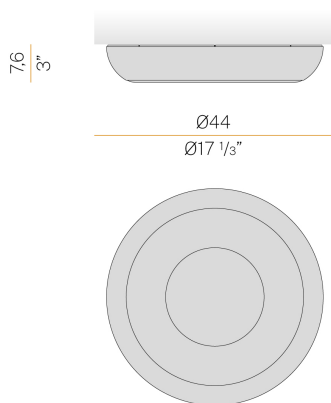

PANZERI

Superbold

220-240V AC dimmable (phase cut)

P08829.045.0404

textured natural terracotta

Data sheet

CODE	P08829.045.0404
SYSTEM POWER CONSUMPTION	21W
EFFICACY	68.7lm/W
LIGHT SOURCE	LED
COLOUR TEMPERATURE	3000K Ra>90
LIGHT DISTRIBUTION	diffused
POWER SUPPLY	220-240V AC
FREQUENCY	50/60Hz
ELECTRICAL CONFIGURATION	dimmable (phase cut)
DRIVER	integrated included
NOMINAL LUMINOUS FLUX	3237lm
LUMEN OUTPUT	1443lm
EFFICIENCY	44.6%
WEIGHT	2,22 Kg
PROTECTION DEGREE	IP40
COLOUR TOLLERANCES	SDCM <3
PACKING DIMENSIONS	0,0 x 0,0 x 0,0 cm

Ceiling or wall lighting fixture for interiors, with direct light emission.
Turned steel structure in white, mat black, champagne, bronze, textured myrtle blue and textured natural terracotta polyacrylic paint.
Aluminium wiring support plate with polyacrylate paint finish.
Curved diffuser screen made of matt PMMA technopolymer.

Technical drawing

Application