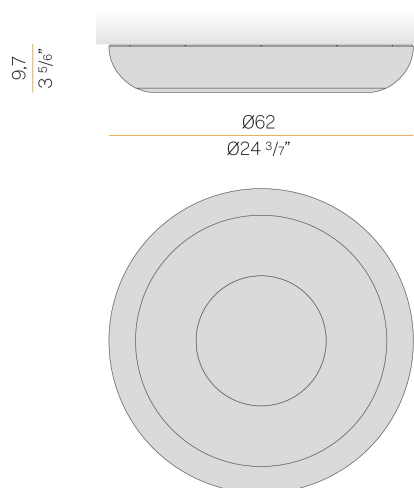

PANZERI

Superbold

220-240V AC dimmable (phase cut)

P08826.060.0404

textured myrtle blue

Data sheet

CODE	P08826.060.0404
SYSTEM POWER CONSUMPTION	32W
EFFICACY	67.66lm/W
LIGHT SOURCE	LED
COLOUR TEMPERATURE	3000K Ra>90
LIGHT DISTRIBUTION	diffused
POWER SUPPLY	220-240V AC
FREQUENCY	50/60Hz
ELECTRICAL CONFIGURATION	dimmable (phase cut)
DRIVER	integrated included
NOMINAL LUMINOUS FLUX	4856lm
LUMEN OUTPUT	2165lm
EFFICIENCY	44.6%
WEIGHT	4.17 Kg
PROTECTION DEGREE	IP40
COLOUR TOLLERANCES	SDCM <3
PACKING DIMENSIONS	0.0 x 0.0 x 0.0 cm

Ceiling or wall lighting fixture for interiors, with direct light emission.
Turned steel structure in white, mat black, champagne, bronze, textured myrtle blue and textured natural terracotta polyacrylic paint.
Aluminium wiring support plate with polyacrylate paint finish.
Curved diffuser screen made of matt PMMA technopolymer.

Technical drawing

Application