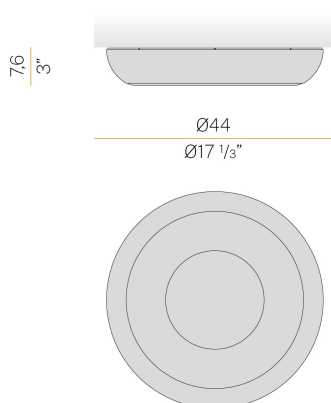

PANZERI

Superbold

220-240V AC dimmable (phase cut)

P08826.045.0404

textured myrtle blue

Data sheet

CODE	P08826.045.0404
SYSTEM POWER CONSUMPTION	21W
EFFICACY	68.7lm/W
LIGHT SOURCE	LED
COLOUR TEMPERATURE	3000K Ra>90
LIGHT DISTRIBUTION	diffused
POWER SUPPLY	220-240V AC
FREQUENCY	50/60Hz
ELECTRICAL CONFIGURATION	dimmable (phase cut)
DRIVER	integrated included
NOMINAL LUMINOUS FLUX	3237lm
LUMEN OUTPUT	1443lm
EFFICIENCY	44.6%
WEIGHT	2,22 Kg
PROTECTION DEGREE	IP40
COLOUR TOLLERANCES	SDCM <3
PACKING DIMENSIONS	0,0 x 0,0 x 0,0 cm

Ceiling or wall lighting fixture for interiors, with direct light emission.
Turned steel structure in white, mat black, champagne, bronze, textured myrtle blue and textured natural terracotta polyacrylic paint.
Aluminium wiring support plate with polyacrylate paint finish.
Curved diffuser screen made of matt PMMA technopolymer.

Technical drawing

Application