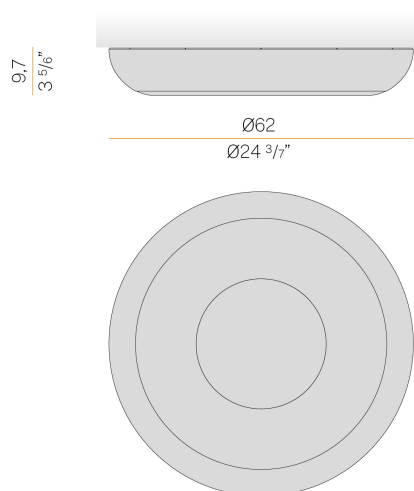

PANZERI

Superbold

220-240V AC dimmable (phase cut)

P08817.060.0404

Data sheet

CODE	P08817.060.0404
SYSTEM POWER CONSUMPTION	32W
EFFICACY	67.66lm/W
LIGHT SOURCE	LED
COLOUR TEMPERATURE	3000K Ra>90
LIGHT DISTRIBUTION	diffused
POWER SUPPLY	220-240V AC
FREQUENCY	50/60Hz
ELECTRICAL CONFIGURATION	dimmable (phase cut)
DRIVER	integrated included
NOMINAL LUMINOUS FLUX	4856lm
LUMEN OUTPUT	2165lm
EFFICIENCY	44.6%
WEIGHT	4.17 Kg
PROTECTION DEGREE	IP40
COLOUR TOLLERANCES	SDCM <3
PACKING DIMENSIONS	0.0 x 0.0 x 0.0 cm

Ceiling or wall lighting fixture for interiors, with direct light emission.
Turned steel structure in white, mat black, champagne, bronze, textured myrtle blue and textured natural terracotta polyacrylic paint.
Aluminium wiring support plate with polyacrylate paint finish.
Curved diffuser screen made of matt PMMA technopolymer.

Technical drawing

Application