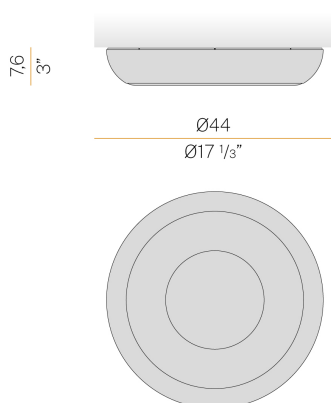

Technical drawing