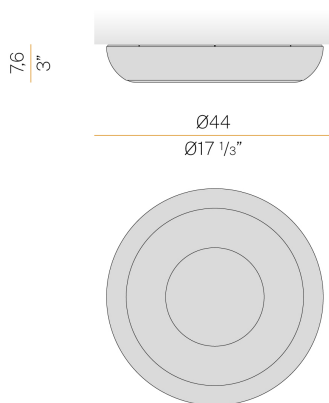

PANZERI

Superbold

220-240V AC dimmable (phase cut)

P08806.045.0404

mat black

Data sheet

CODE	P08806.045.0404
SYSTEM POWER CONSUMPTION	21W
EFFICACY	68.7lm/W
LIGHT SOURCE	LED
COLOUR TEMPERATURE	3000K Ra>90
LIGHT DISTRIBUTION	diffused
POWER SUPPLY	220-240V AC
FREQUENCY	50/60Hz
ELECTRICAL CONFIGURATION	dimmable (phase cut)
DRIVER	integrated included
NOMINAL LUMINOUS FLUX	3237lm
LUMEN OUTPUT	1443lm
EFFICIENCY	44.6%
WEIGHT	2,22 Kg
PROTECTION DEGREE	IP40
COLOUR TOLLERANCES	SDCM <3
PACKING DIMENSIONS	0,0 x 0,0 x 0,0 cm

Ceiling or wall lighting fixture for interiors, with direct light emission.
Turned steel structure in white, mat black, champagne, bronze, textured myrtle blue and textured natural terracotta polyacrylic paint.
Aluminium wiring support plate with polyacrylate paint finish.
Curved diffuser screen made of matt PMMA technopolymer.

Technical drawing

Application