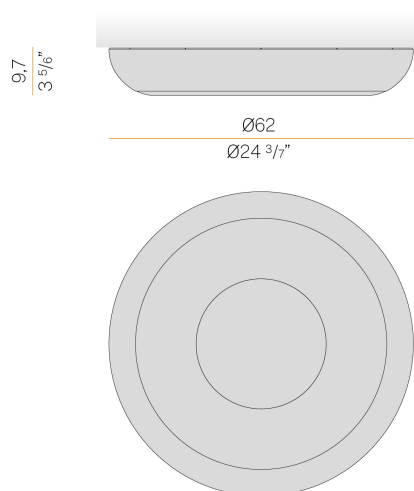

PANZERI

Superbold

220-240V AC dimmable (phase cut)

P08805.060.0404

champagne

Data sheet

CODE	P08805.060.0404
SYSTEM POWER CONSUMPTION	32W
EFFICACY	67.66lm/W
LIGHT SOURCE	LED
COLOUR TEMPERATURE	3000K Ra>90
LIGHT DISTRIBUTION	diffused
POWER SUPPLY	220-240V AC
FREQUENCY	50/60Hz
ELECTRICAL CONFIGURATION	dimmable (phase cut)
DRIVER	integrated included
NOMINAL LUMINOUS FLUX	4856lm
LUMEN OUTPUT	2165lm
EFFICIENCY	44.6%
WEIGHT	4.17 Kg
PROTECTION DEGREE	IP40
COLOUR TOLLERANCES	SDCM <3
PACKING DIMENSIONS	0.0 x 0.0 x 0.0 cm

Ceiling or wall lighting fixture for interiors, with direct light emission.
Turned steel structure in white, mat black, champagne, bronze, textured myrtle blue and textured natural terracotta polyacrylic paint.
Aluminium wiring support plate with polyacrylate paint finish.
Curved diffuser screen made of matt PMMA technopolymer.

Technical drawing

Application