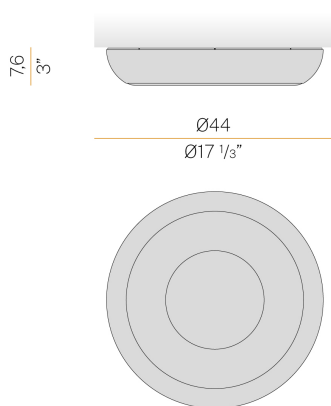

PANZERI

Superbold

220-240V AC dimmable (phase cut)

P08801.045.0404

● white

Data sheet

CODE	P08801.045.0404
SYSTEM POWER CONSUMPTION	21W
EFFICACY	68.7lm/W
LIGHT SOURCE	LED
COLOUR TEMPERATURE	3000K Ra>90
LIGHT DISTRIBUTION	diffused
POWER SUPPLY	220-240V AC
FREQUENCY	50/60Hz
ELECTRICAL CONFIGURATION	dimmable (phase cut)
DRIVER	integrated included
NOMINAL LUMINOUS FLUX	3237lm
LUMEN OUTPUT	1443lm
EFFICIENCY	44.6%
WEIGHT	2,22 Kg
PROTECTION DEGREE	IP40
COLOUR TOLLERANCES	SDCM <3
PACKING DIMENSIONS	0,0 x 0,0 x 0,0 cm

Ceiling or wall lighting fixture for interiors, with direct light emission.
Turned steel structure in white, mat black, champagne, bronze, textured myrtle blue and textured natural terracotta polyacrylic paint.
Aluminium wiring support plate with polyacrylate paint finish.
Curved diffuser screen made of matt PMMA technopolymer.

Technical drawing

Application