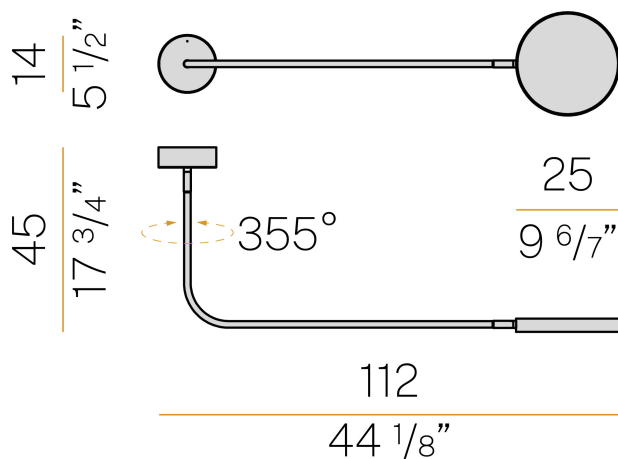

Technical drawing