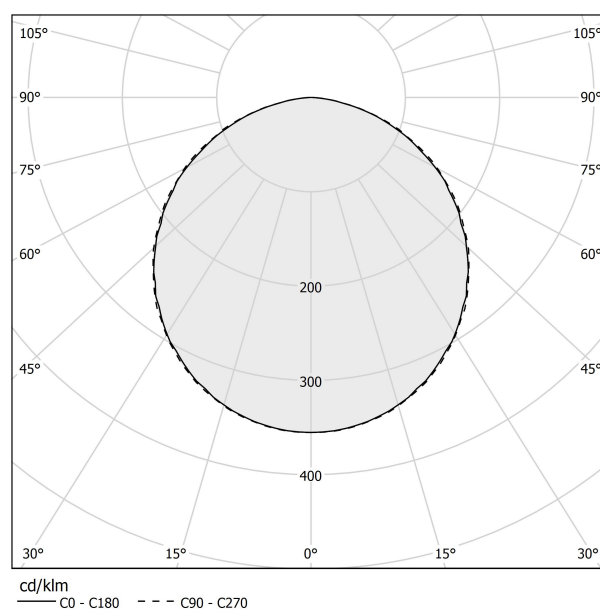

### Data sheet

CODE	P08428.090.0502
SYSTEM POWER CONSUMPTION	18W
EFFICACY	107.28lm/W
LIGHT SOURCE	LED
COLOUR TEMPERATURE	2700K Ra>90
LIGHT DISTRIBUTION	diffused
POWER SUPPLY	220-240V AC
FREQUENCY	50/60Hz
ELECTRICAL CONFIGURATION	dimmable (DALI/Push DIM)
DRIVER	integrated included
NOMINAL LUMINOUS FLUX	3013lm
LUMEN OUTPUT	1931lm
EFFICIENCY	64.1%
WEIGHT	2.99 Kg
PROTECTION DEGREE	IP40
COLOUR TOLLERANCES	SDCM 3
PACKING DIMENSIONS	49,0 x 119,0 x 19,0 cm

### Polar diagram